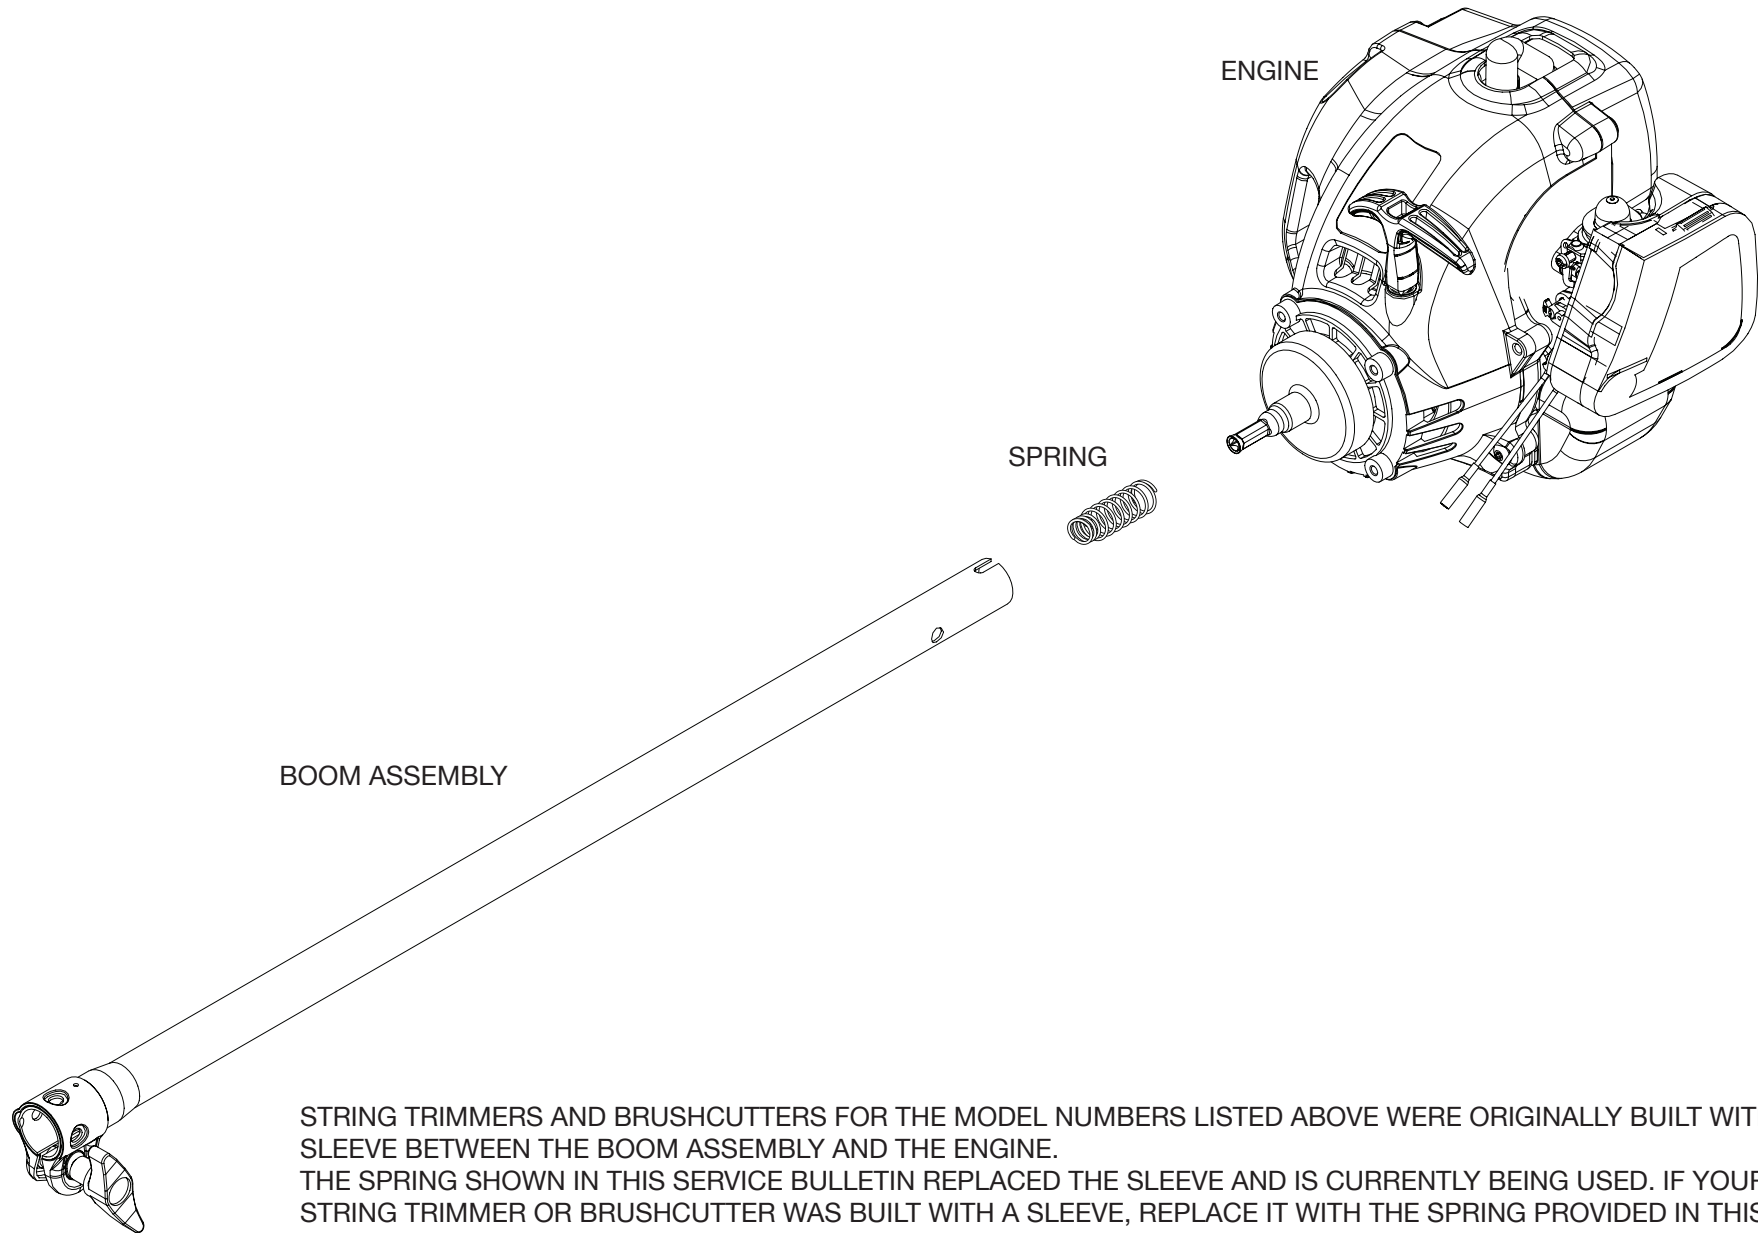

SERVICE BULLETIN FOR RYOBI 30cc STRING TRIMMERS AND BRUSHCUTTERS MODEL NUMBERS RY30000, RY30000A, RY30002, RY30002A, RY30004, RY30004A, RY30021A, RY30041A, AND RY30061A

STRING TRIMMERS AND BRUSHCUTTERS FOR THE MODEL NUMBERS LISTED ABOVE WERE ORIGINALLY BUILT WITH A SLEEVE BETWEEN THE BOOM ASSEMBLY AND THE ENGINE. THE SPRING SHOWN IN THIS SERVICE BULLETIN REPLACED THE SLEEVE AND IS CURRENTLY BEING USED. IF YOUR STRING TRIMMER OR BRUSHCUTTER WAS BUILT WITH A SLEEVE, REPLACE IT WITH THE SPRING PROVIDED IN THIS KIT.