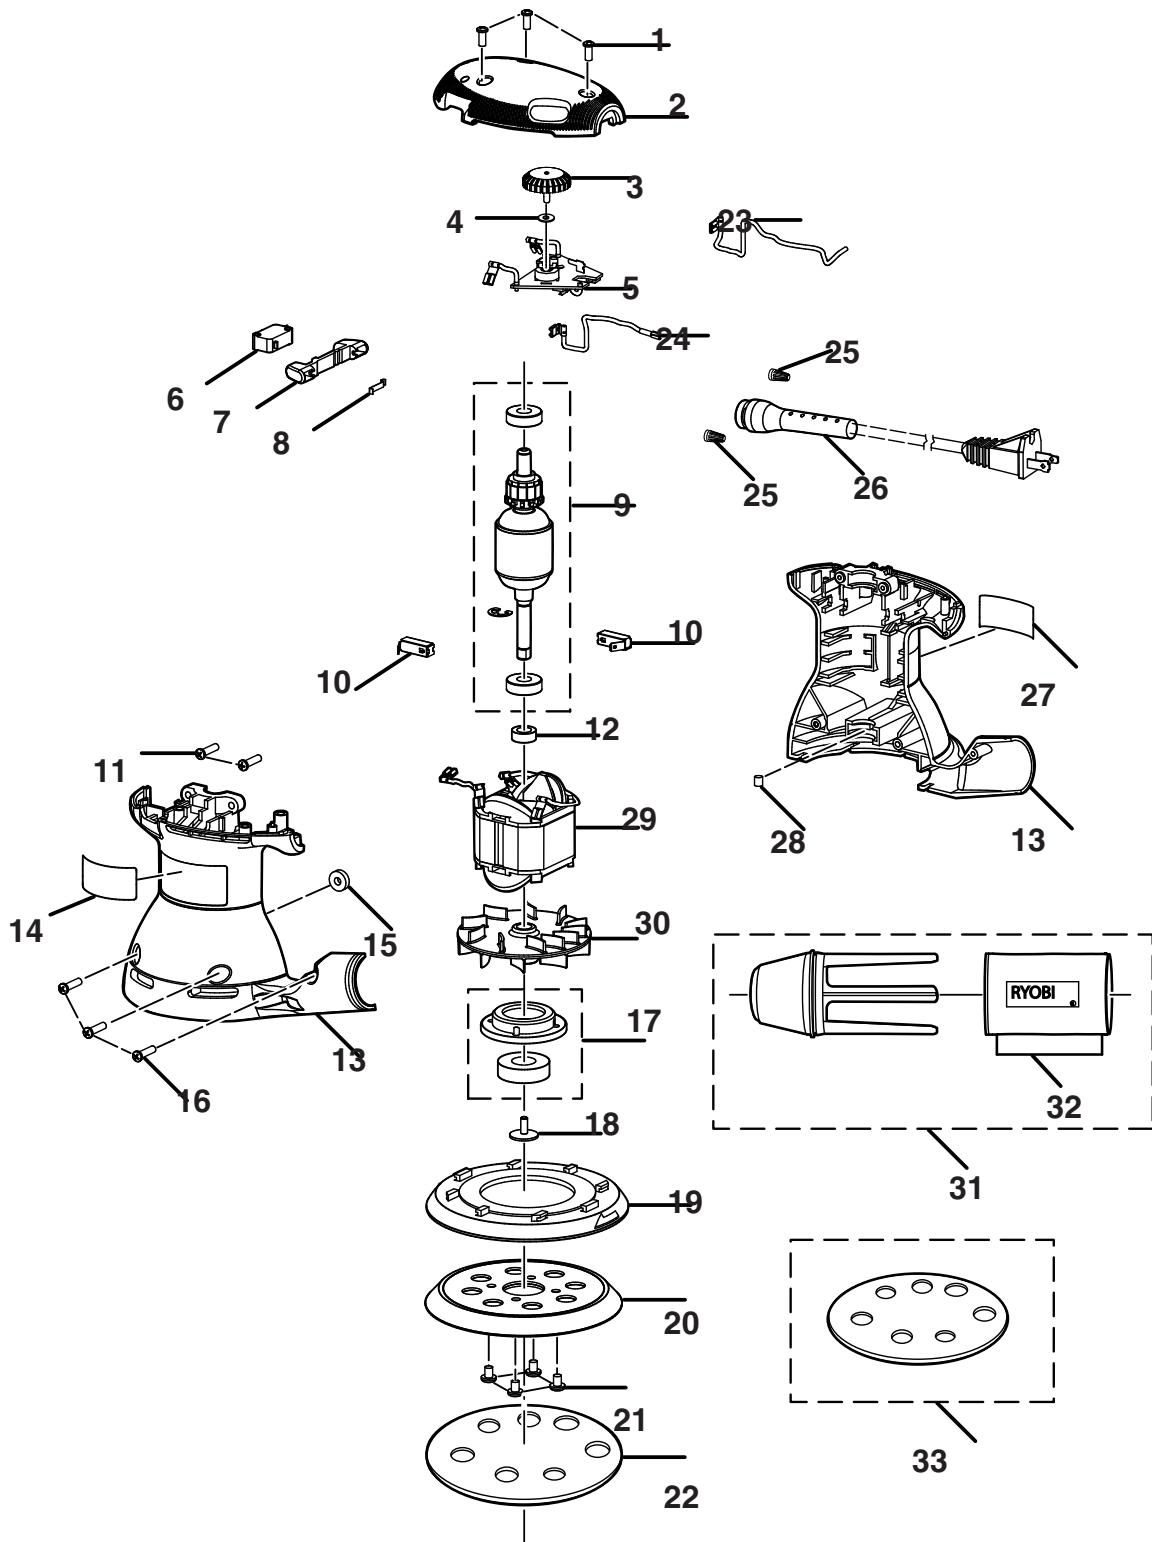

**RYOBI 5 in. (127 mm)
VS RANDOM ORBIT SANDER
MODEL NO. RS281VS
REPAIR SHEET**

RYOBI 5 in. VS RANDOM ORBIT SANDER – MODEL NUMBER RS281VS

NOTE: To avoid the possibility of alteration or damage to this product, service should be performed by your nearest Ryobi Authorized Service Center. For the service center nearest you call 1-800-525-2579.

RYOBI 5 in. VS RANDOM ORBIT SANDER – MODEL NUMBER RS281VS

The model number will be found on a plate attached to the motor housing. Always mention the model number in all correspondence regarding your **RANDOM ORBIT SANDER** or when ordering repair parts.

PARTS LIST

Key No.	Part Number	Description	Qty.
1	660133001	SCREW (8-18 X 5/8 in.)	3
2	513041001	TOP CAP.....	1
3	380568001	DIAL-VS	1
4	5574601	NYLON WASHER.....	1
5	280013057	PCB ASSEMBLY	1
6	760227002	SWITCH	1
7	550249001	ACTUATOR	1
8	6947301	ACTUATOR SPRING.....	1
9	2910602	ARMATURE ASSEMBLY	1
10	2907514	BRUSH ASSEMBLY	2
11	990908008	SCREW (6-19 X 9/16 in. PAN HD.).....	2
12	5926901	SPACER	1
13	200202312	HOUSING ASSEMBLY	1
14	940999015	DATA LABEL.....	1
15	550408001	WASHER.....	1
16	990908009	SCREW (6-19 X 5/8 in. PAN HD.).....	3
17	3054605	BEARING CAP & BEARING ASSEMBLY	1
18	660369002	* SCREW W/WASHER (8-32 X 1/2 in.)	1
19	5524801	BRAKE SKIRT.....	1
20	300527003	5 in. DISC ASSEMBLY.....	1
21	660136001	* SCREW (10-32 X 1/4 in.)	4
22	300552012	SANDPAPER.....	1
23	2913502	RECEPTACLE & WIRE ASSEMBLY (BLK)	1
24	2913501	RECEPTACLE & WIRE ASSEMBLY (BRN)	1
25	623173007	WIRE NUT	2
26	730377014	POWER CORD	1
27	940999016	LOGO LABEL.....	1
28	550339001	RUBBER PLUG.....	1
29	2910502	FIELD ASSEMBLY	1
30	640835002	FAN/COUNTERBALANCE	1
31	300027030	DUST BAG ASSEMBLY (Includes Key No. 32)	1
32	900491005	DUST BAG	1
33	900482001	CONVERSION PAD	1
	983000627	OPERATOR'S MANUAL	
	983000627R	REPAIR SHEET (REV:00)	
	02-04-05		