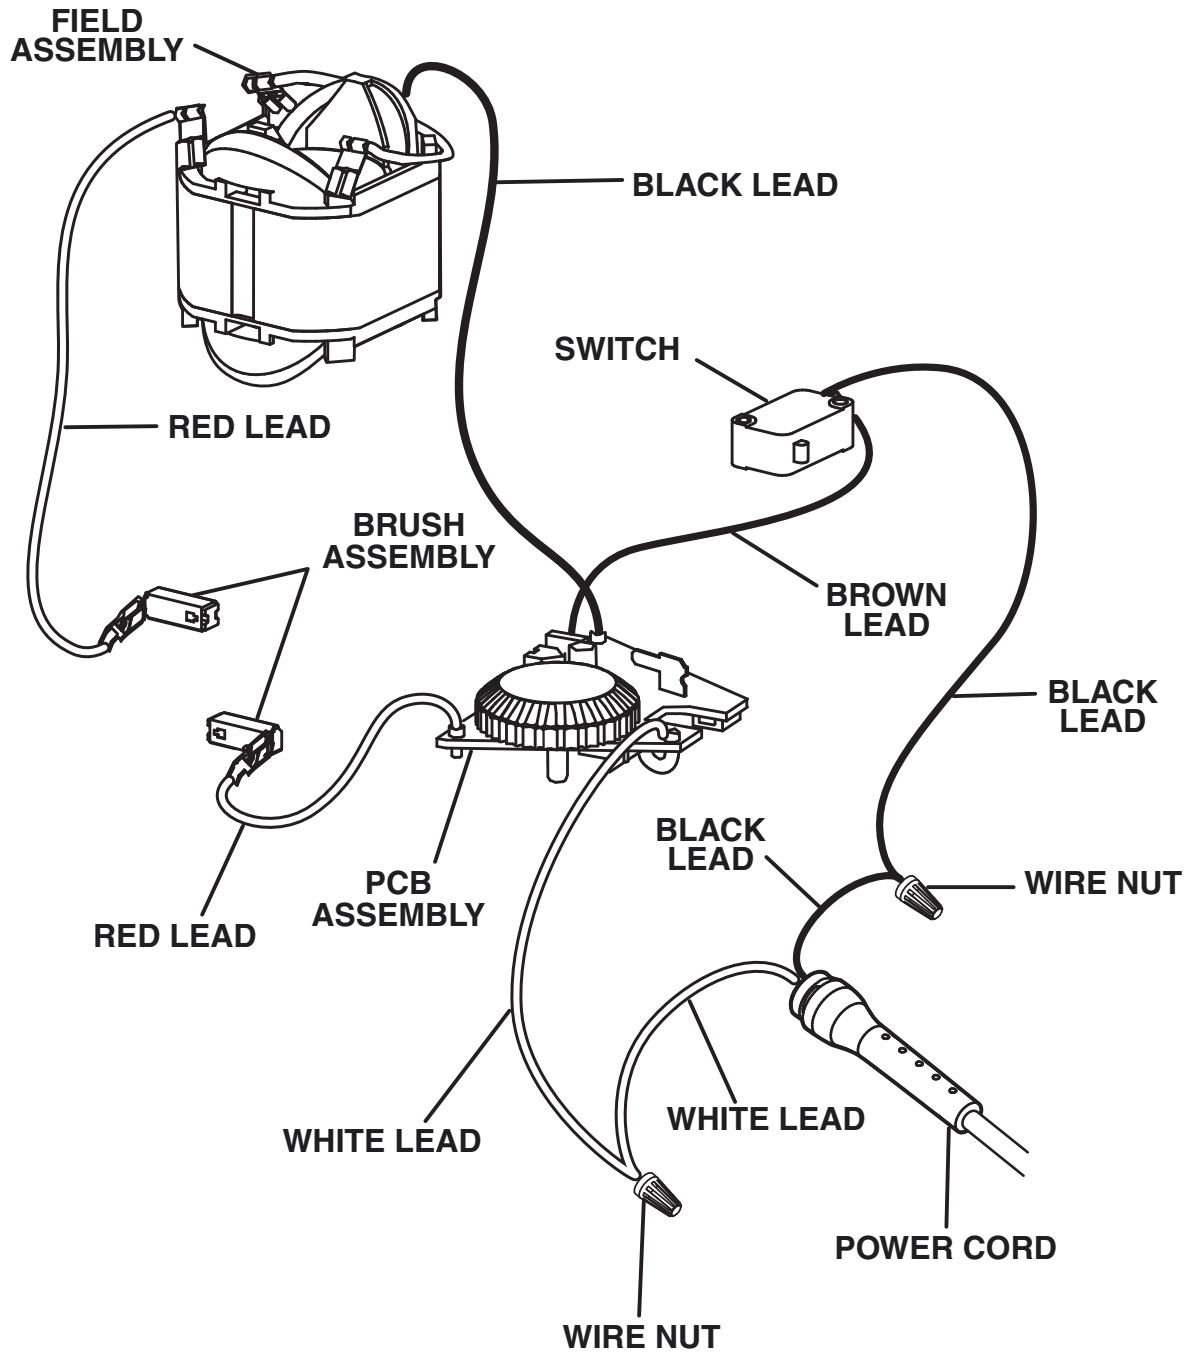

RYOBI 5 in. VS RANDOM ORBIT SANDER – MODEL NUMBER RS281VS

The model number will be found on a plate attached to the motor housing. Always mention the model number in all correspondence regarding your **RANDOM ORBIT SANDER** or when ordering repair parts.

PARTS LIST

Key No.	Part Number	Description	Qty.
1	660133001	SCREW (8-18 X 5/8 in.)	3
2	513041001	TOP CAP.....	1
3	380568001	DIAL-VS	1
4	5574601	NYLON WASHER.....	1
5	280013057	PCB ASSEMBLY	1
6	760227002	SWITCH	1
7	550249001	ACTUATOR	1
8	6947301	ACTUATOR SPRING.....	1
9	2910602	ARMATURE ASSEMBLY	1
10	2907514	BRUSH ASSEMBLY	2
11	990908008	SCREW (6-19 X 9/16 in. PAN HD.).....	2
12	5926901	SPACER	1
13	200202312	HOUSING ASSEMBLY	1
14	940999015	DATA LABEL.....	1
15	550408001	WASHER.....	1
16	990908009	SCREW (6-19 X 5/8 in. PAN HD.).....	3
17	3054605	BEARING CAP & BEARING ASSEMBLY	1
18	660369002	* SCREW W/WASHER (8-32 X 1/2 in.)	1
19	5524801	BRAKE SKIRT.....	1
20	300527003	5 in. DISC ASSEMBLY.....	1
21	660136001	* SCREW (10-32 X 1/4 in.)	4
22	300552012	SANDPAPER.....	1
23	2913502	RECEPTACLE & WIRE ASSEMBLY (BLK)	1
24	2913501	RECEPTACLE & WIRE ASSEMBLY (BRN)	1
25	623173007	WIRE NUT	2
26	730377014	POWER CORD	1
27	940999016	LOGO LABEL.....	1
28	550339001	RUBBER PLUG.....	1
29	2910502	FIELD ASSEMBLY	1
30	640835002	FAN/COUNTERBALANCE	1
31	300027030	DUST BAG ASSEMBLY (Includes Key No. 32)	1
32	900491005	DUST BAG	1
33	900482001	CONVERSION PAD	1
	983000627	OPERATOR'S MANUAL	
	983000627R	REPAIR SHEET (REV:00)	
	02-04-05		

* Standard Hardware Item – May Be Purchased Locally

WIRING DIAGRAM