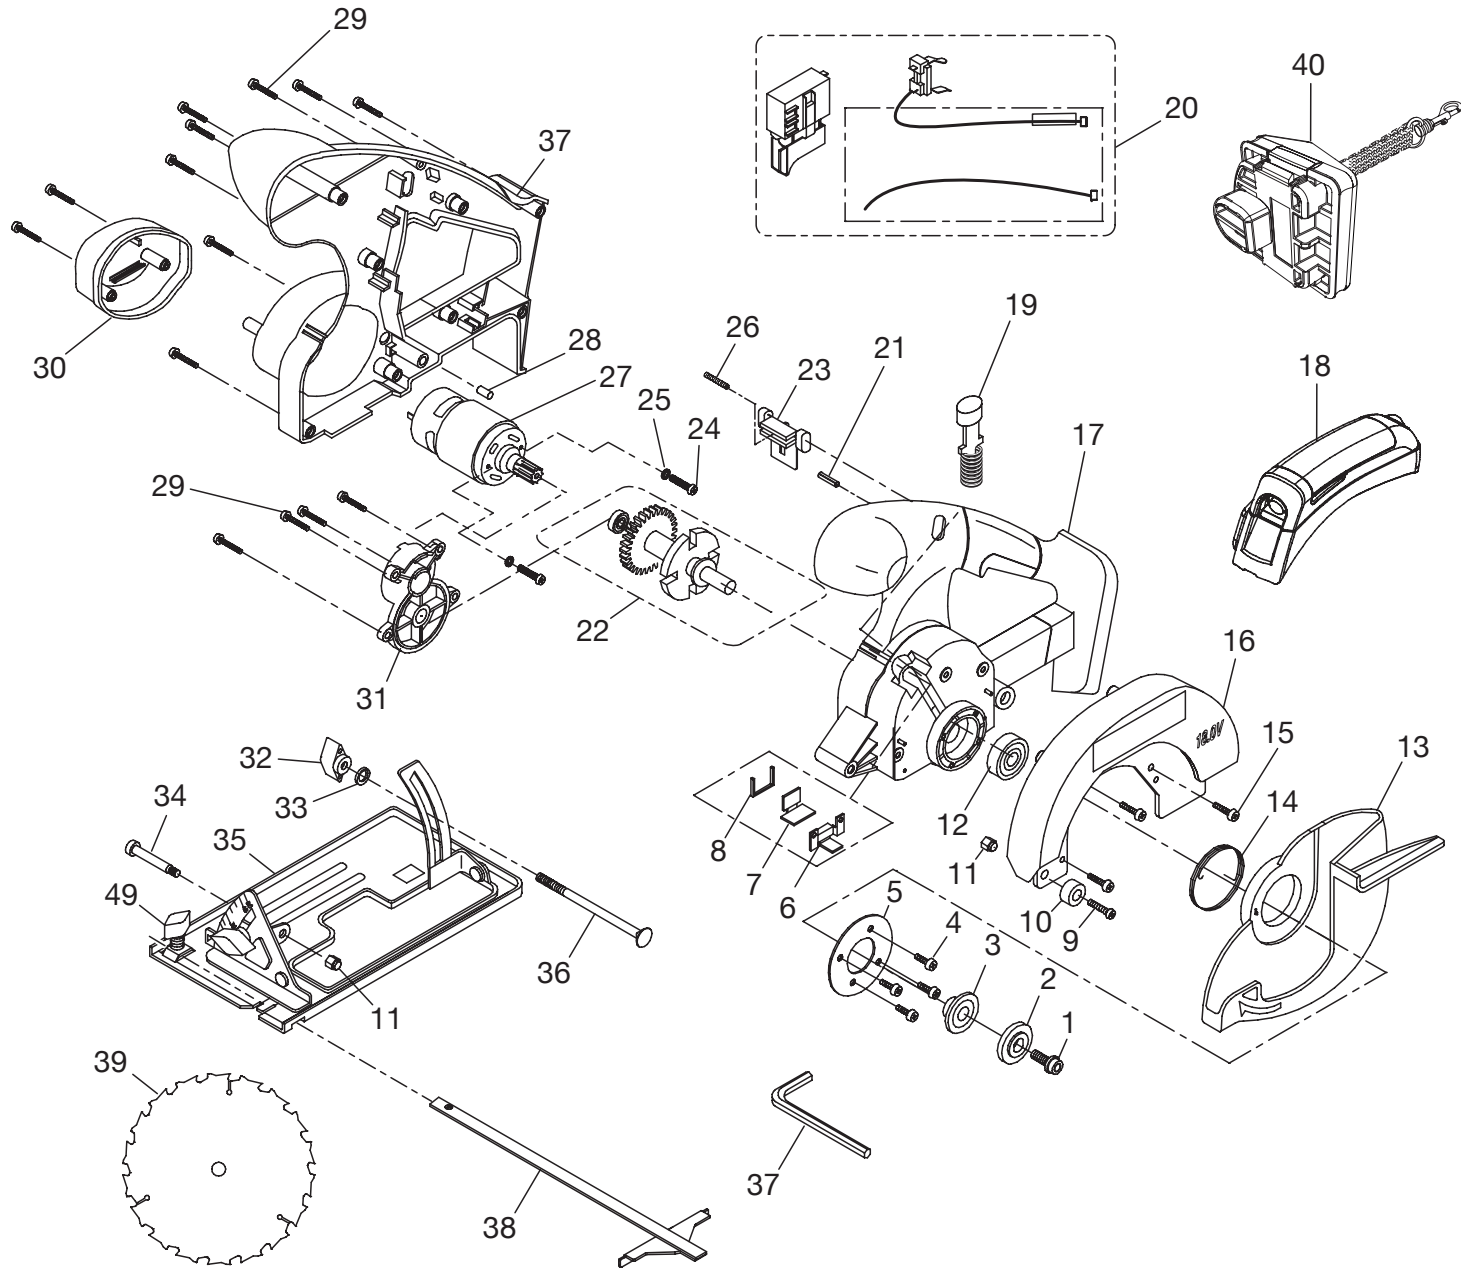

## RYOBI 18 VOLT CORDLESS TRIM SAW MODEL NUMBER P500

The model number will be found on a plate attached to the motor housing. Always mention the model number in all correspondence regarding your **CORDLESS TRIM SAW** or when ordering repair parts.