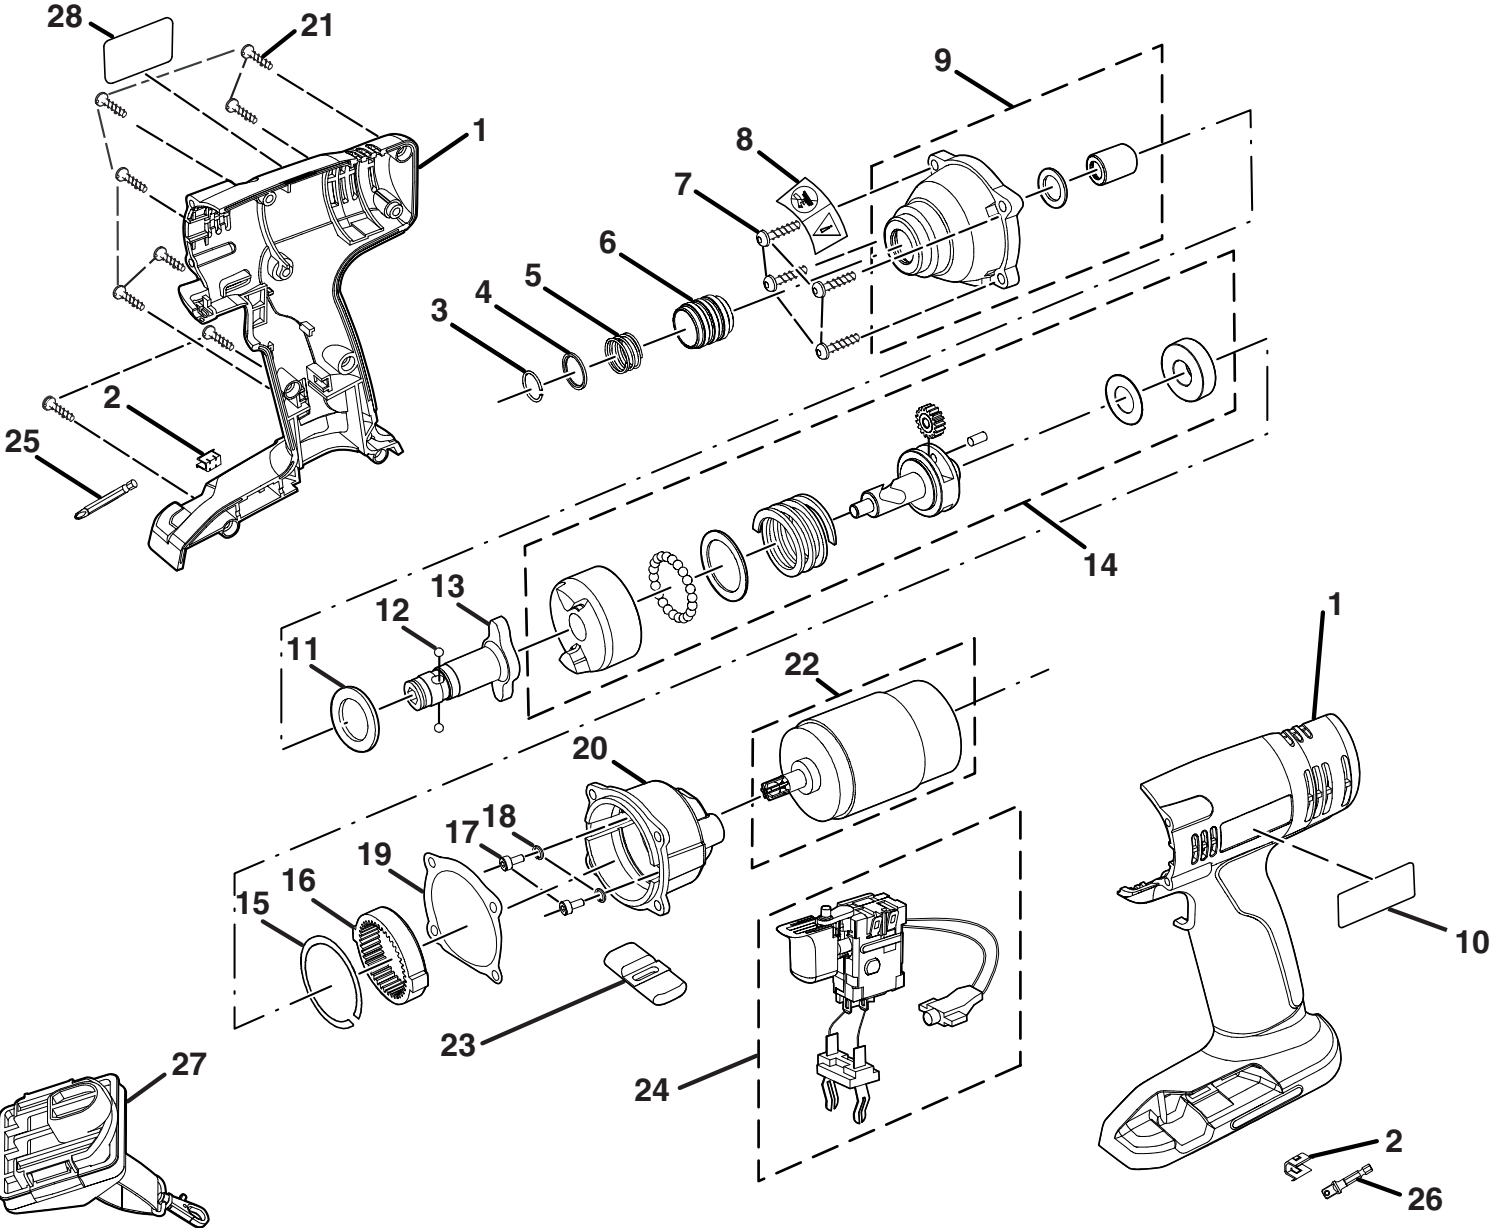

RYOBI
18 VOLT IMPACT DRIVER
MODEL NO. P230
REPAIR SHEET

RYOBI HP 18 VOLT IMPACT DRIVER – MODEL NUMBER P230

RYOBI HP 18 VOLT IMPACT DRIVER – MODEL NUMBER P230

The model number will be found on a plate attached to the motor housing. Always mention the model number in all correspondence regarding your **IMPACT-DRIVER** or when ordering repair parts.

PARTS LIST

KEY NO.	PART NUMBER	DESCRIPTION	QTY.	KEY NO.	PART NUMBER	DESCRIPTION	QTY.
1	200202246	HOUSING SET ASSEMBLY W/LABEL	1	16	610275001	INTERNAL GEAR	1
2	6320601	BIT CLIP 0.4THK	2	17	660212032	SCREW (M4 X 7mm)	2
3	690258001	RETAINING RING	1	18	6703001	SPRING WASHER	2
4	690266001	WASHER OD 15.4XID 12.4X 1.0	1	19	901043001	OIL SEAL	1
5	690261001	SPRING	1	20	640766001	INNER CASE	1
6	690260003	SLEEVE	1	21	6620805	SCREW (M4 X 16 mm)	8
7	660176003	ST SCREW (M4 X 25 mm)	4	22	230081003	MOTOR & PINION ASSEMBLY	1
8	940230097	WARNING LABEL	1	23	512572001	F/R PUSH BATTON.....	1
9	300639008	GEAR CASE ASSEMBLY	1	24	270018079	SWITCH ASSEMBLY	1
10	940114106	LOGO LABEL	1	25	670802046	SINGLE BIT, PH2	1
11	690249001	WASHER.....	1	26	690884005	3/8 in. SOCKET ADAPTOR	1
12	690268001	STEEL BALL	2	27	200292003	PLUG-IN LANYARD	1
13	690257005	BIT HOLDER.....	1	28	940077061	DATA LABEL	1
14	300640005	CAM SHAFT & HAMMER ASSEMBLY	1		983000557	OPERATOR'S MANUAL (960223390)	
15	690256001	RETAINING RING	1		983000557R	REPAIR SHEET (REV:00)	
					01-21-05		