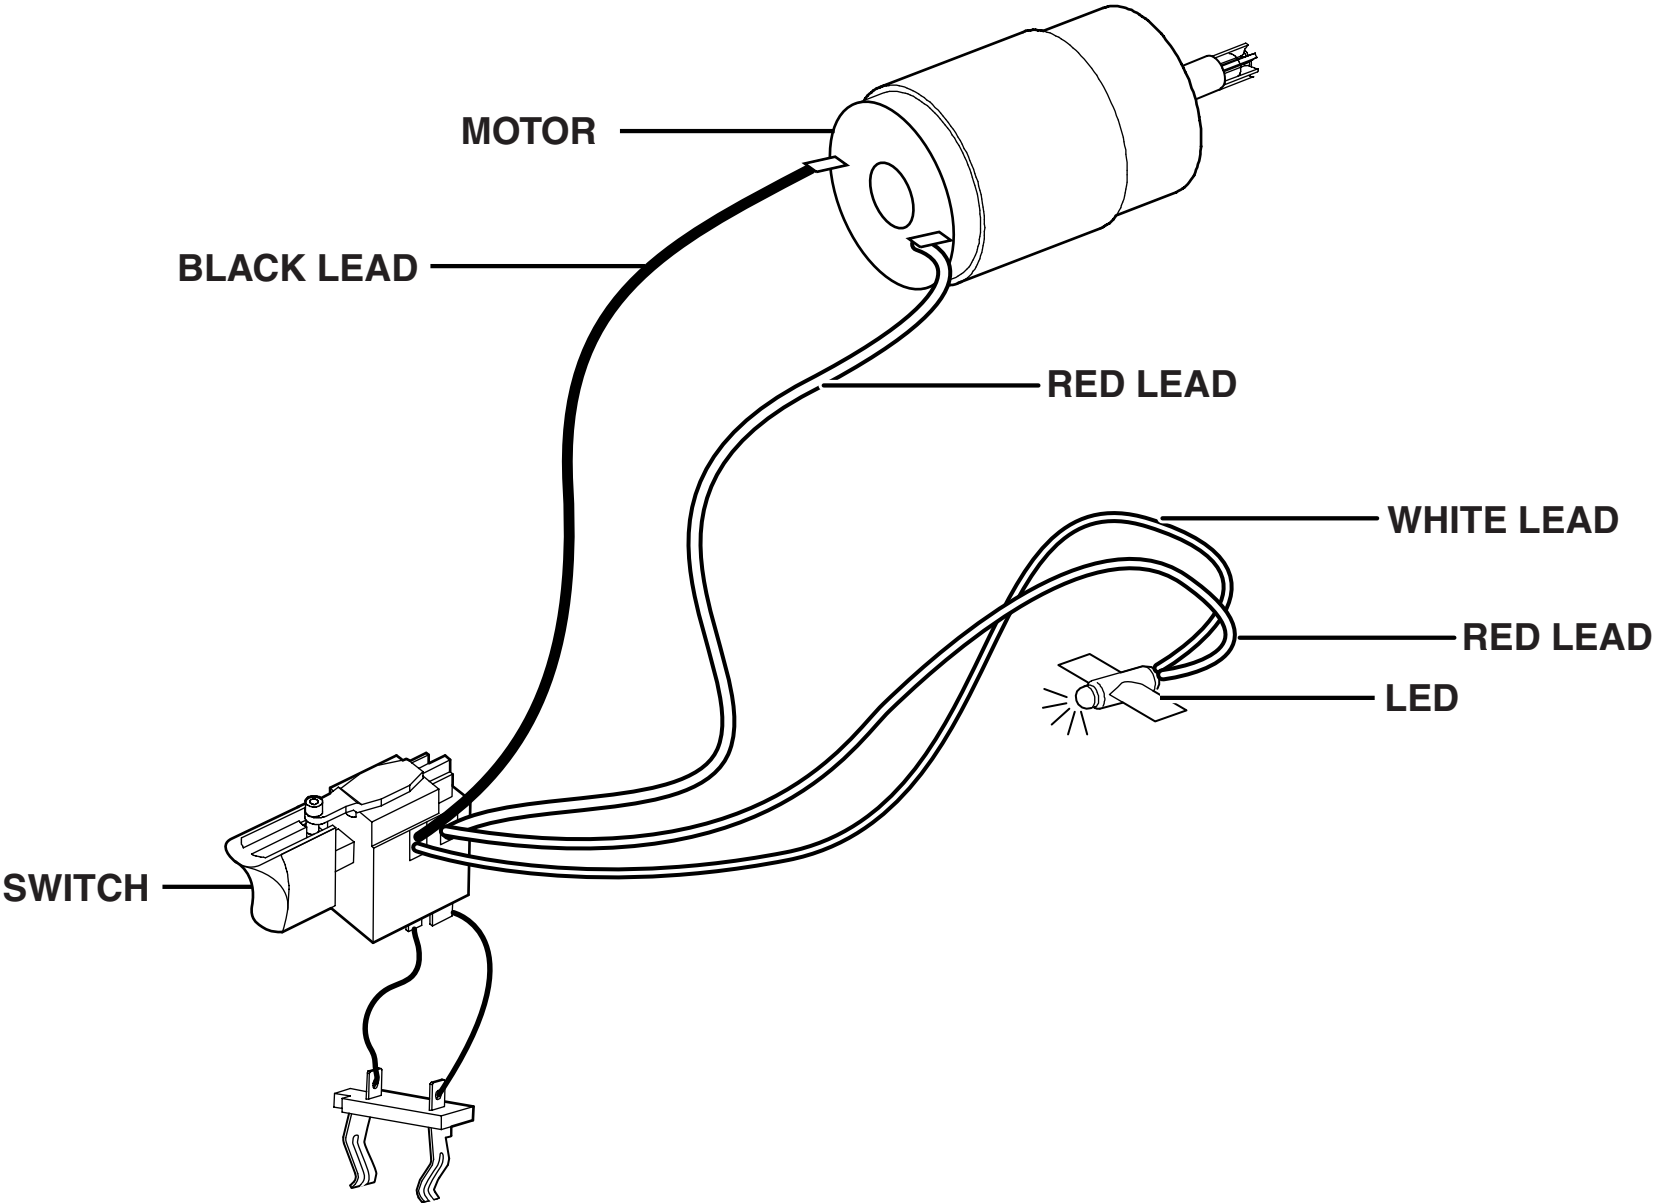

RYOBI HP 18 VOLT IMPACT DRIVER – MODEL NUMBER P230

The model number will be found on a plate attached to the motor housing. Always mention the model number in all correspondence regarding your **IMPACT-DRIVER** or when ordering repair parts.

PARTS LIST

KEY NO.	PART NUMBER	DESCRIPTION	QTY.	KEY NO.	PART NUMBER	DESCRIPTION	QTY.
1	200202246	HOUSING SET ASSEMBLY W/LABEL	1	16	610275001	INTERNAL GEAR	1
2	6320601	BIT CLIP 0.4THK	2	17	660212032	SCREW (M4 X 7mm)	2
3	690258001	RETAINING RING	1	18	6703001	SPRING WASHER	2
4	690266001	WASHER OD 15.4XID 12.4X 1.0	1	19	901043001	OIL SEAL	1
5	690261001	SPRING	1	20	640766001	INNER CASE	1
6	690260003	SLEEVE	1	21	6620805	SCREW (M4 X 16 mm)	8
7	660176003	ST SCREW (M4 X 25 mm)	4	22	230081003	MOTOR & PINION ASSEMBLY	1
8	940230097	WARNING LABEL	1	23	512572001	F/R PUSH BATTON.....	1
9	300639008	GEAR CASE ASSEMBLY	1	24	270018079	SWITCH ASSEMBLY	1
10	940114106	LOGO LABEL	1	25	670802046	SINGLE BIT, PH2	1
11	690249001	WASHER.....	1	26	690884005	3/8 in. SOCKET ADAPTOR	1
12	690268001	STEEL BALL	2	27	200292003	PLUG-IN LANYARD	1
13	690257005	BIT HOLDER.....	1	28	940077061	DATA LABEL	1
14	300640005	CAM SHAFT & HAMMER ASSEMBLY	1		983000557	OPERATOR'S MANUAL (960223390)	
15	690256001	RETAINING RING	1		983000557R	REPAIR SHEET (REV:00)	
					01-21-05		

* STANDARD HARDWARE ITEM – MAY BE PURCHASED LOCALLY

RYOBI HP 18 VOLT IMPACT DRIVER – MODEL NUMBER P230

WIRING DIAGRAM