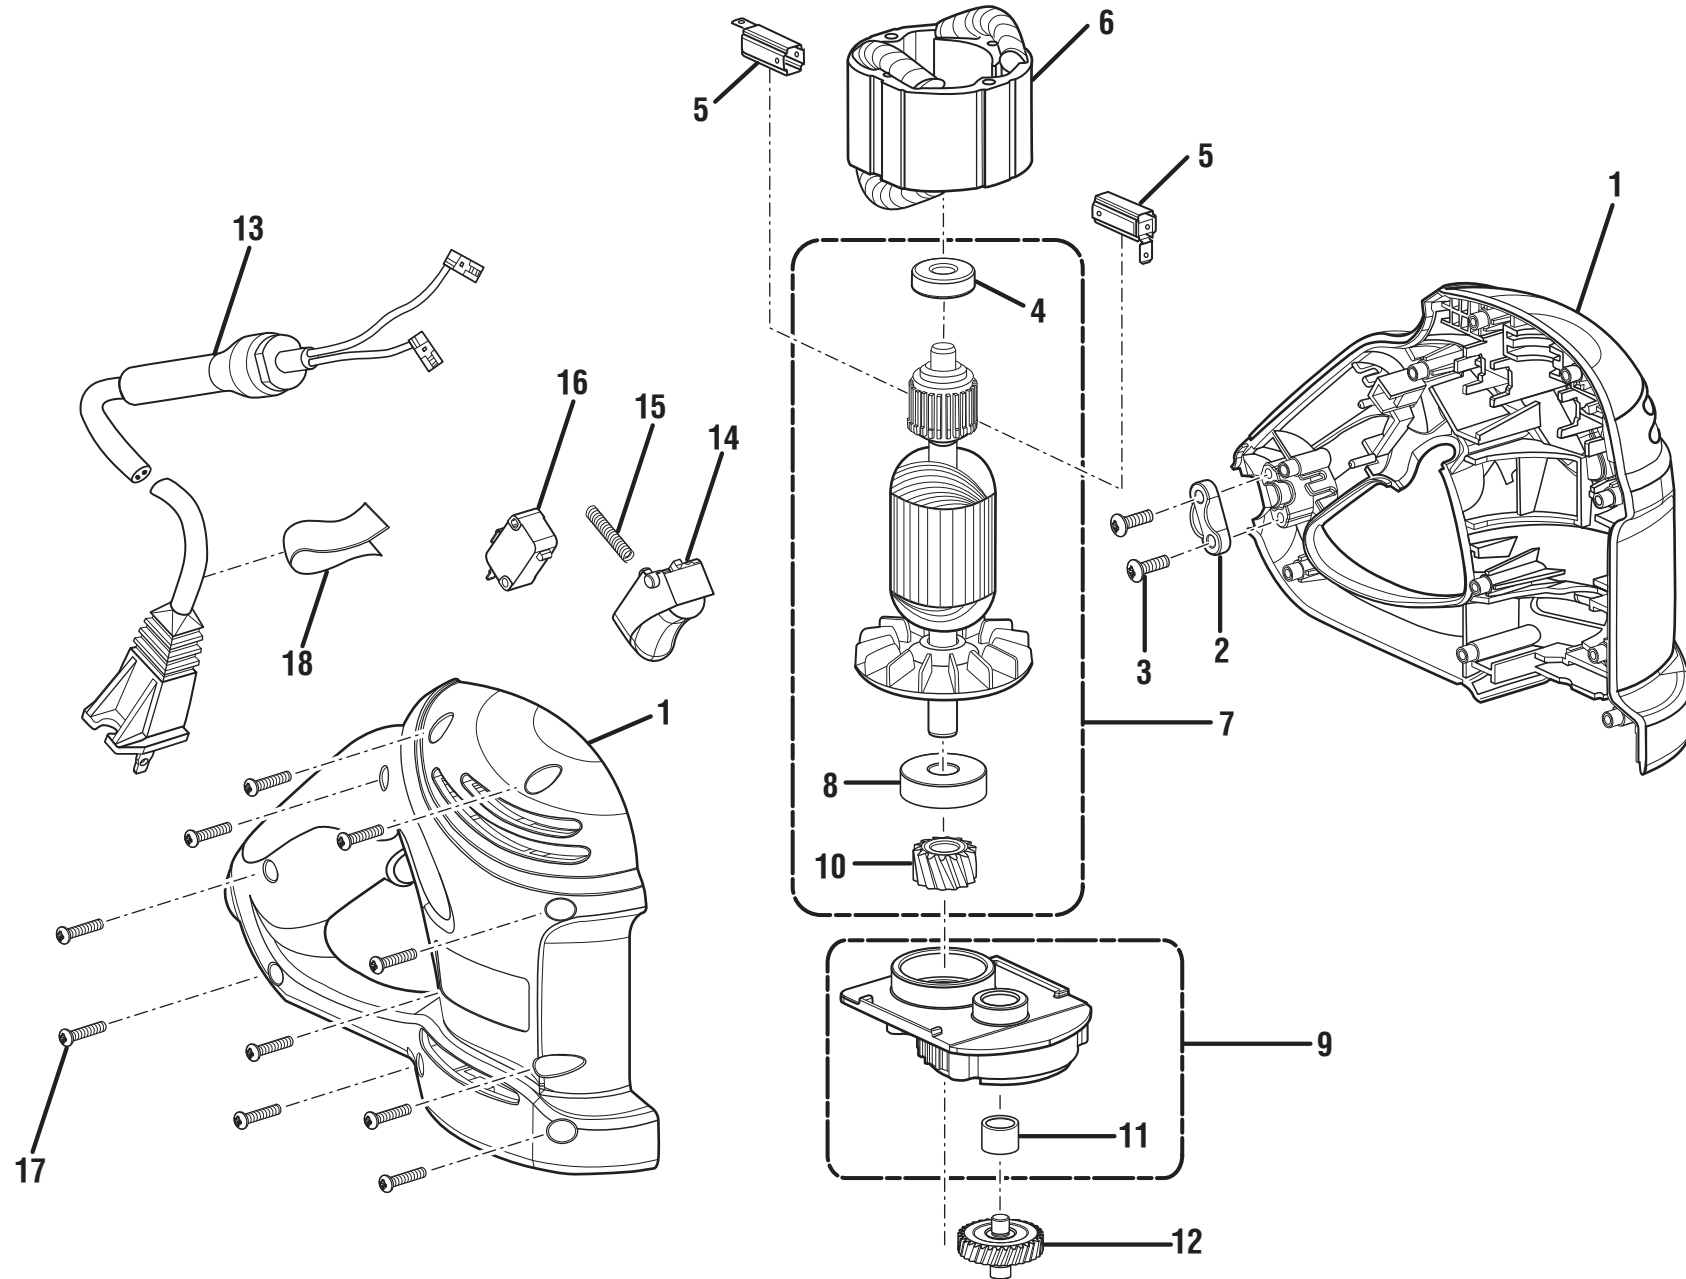

RYOBI BISCUIT JOINER - MODEL NUMBER JM82K

RYOBI BISCUIT JOINER – MODEL NUMBER JM82K

The model number will be found on a plate attached to the motor housing. Always mention the model number in all correspondence regarding your **BISCUIT JOINER** or when ordering repair parts.

PARTS LIST

Key No.	Part Number	Description	Qty.
1	200202308	HOUSING ASSEMBLY	1
2	5950101	CORD CLAMP	1
3	6620805	* SCREW (M4 X 16 mm PAN HD.)	2
4	671004001	BALL BEARING (CW#608Z)	1
5	290069051	BRUSH ASSEMBLY	2
6	740654001	FIELD ASSEMBLY	1
7	200216014	ARMATURE W/ BEARINGS (INCL. KEY NOS 4, 8 AND 10)	1
8	690155001	BALL BEARING (CW#6200RS)	1
9	200281005	GEAR CASE ASSEMBLY (INCL. KEY NO. 11)	1
10	610266001	PINION	1
11	690147001	SLEEVE BEARING	1
12	200287003	GEAR ASSEMBLY	1
13	290086018	POWER CORD ASSEMBLY	1
14	512215001	TRIGGER	1
15	690217001	SPRING	1
16	760307001	SWITCH	1
17	660206001	* SCREW (M3.5 X 18 mm PAN HD.)	10
18	940299505	CORD LABEL	1
19	301189002	BISCUIT ACCESSORY KIT, #10 (NOT SHOWN)	1
20	983000493	OPERATOR'S MANUAL (960223252)	1
	983000493R	REPAIR SHEET	
	08-24-04		

WARNING: Improper repair of a double insulated tool can result in damage to the double insulation system possibly causing electrical shock or electrocution. Any repairs requiring disassembly of your tool requires safety testing and should only be performed by a Ryobi Authorized Service Center. For the service center nearest you call 1-800-525-2579.

* Standard Hardware Item – May Be Purchased Locally