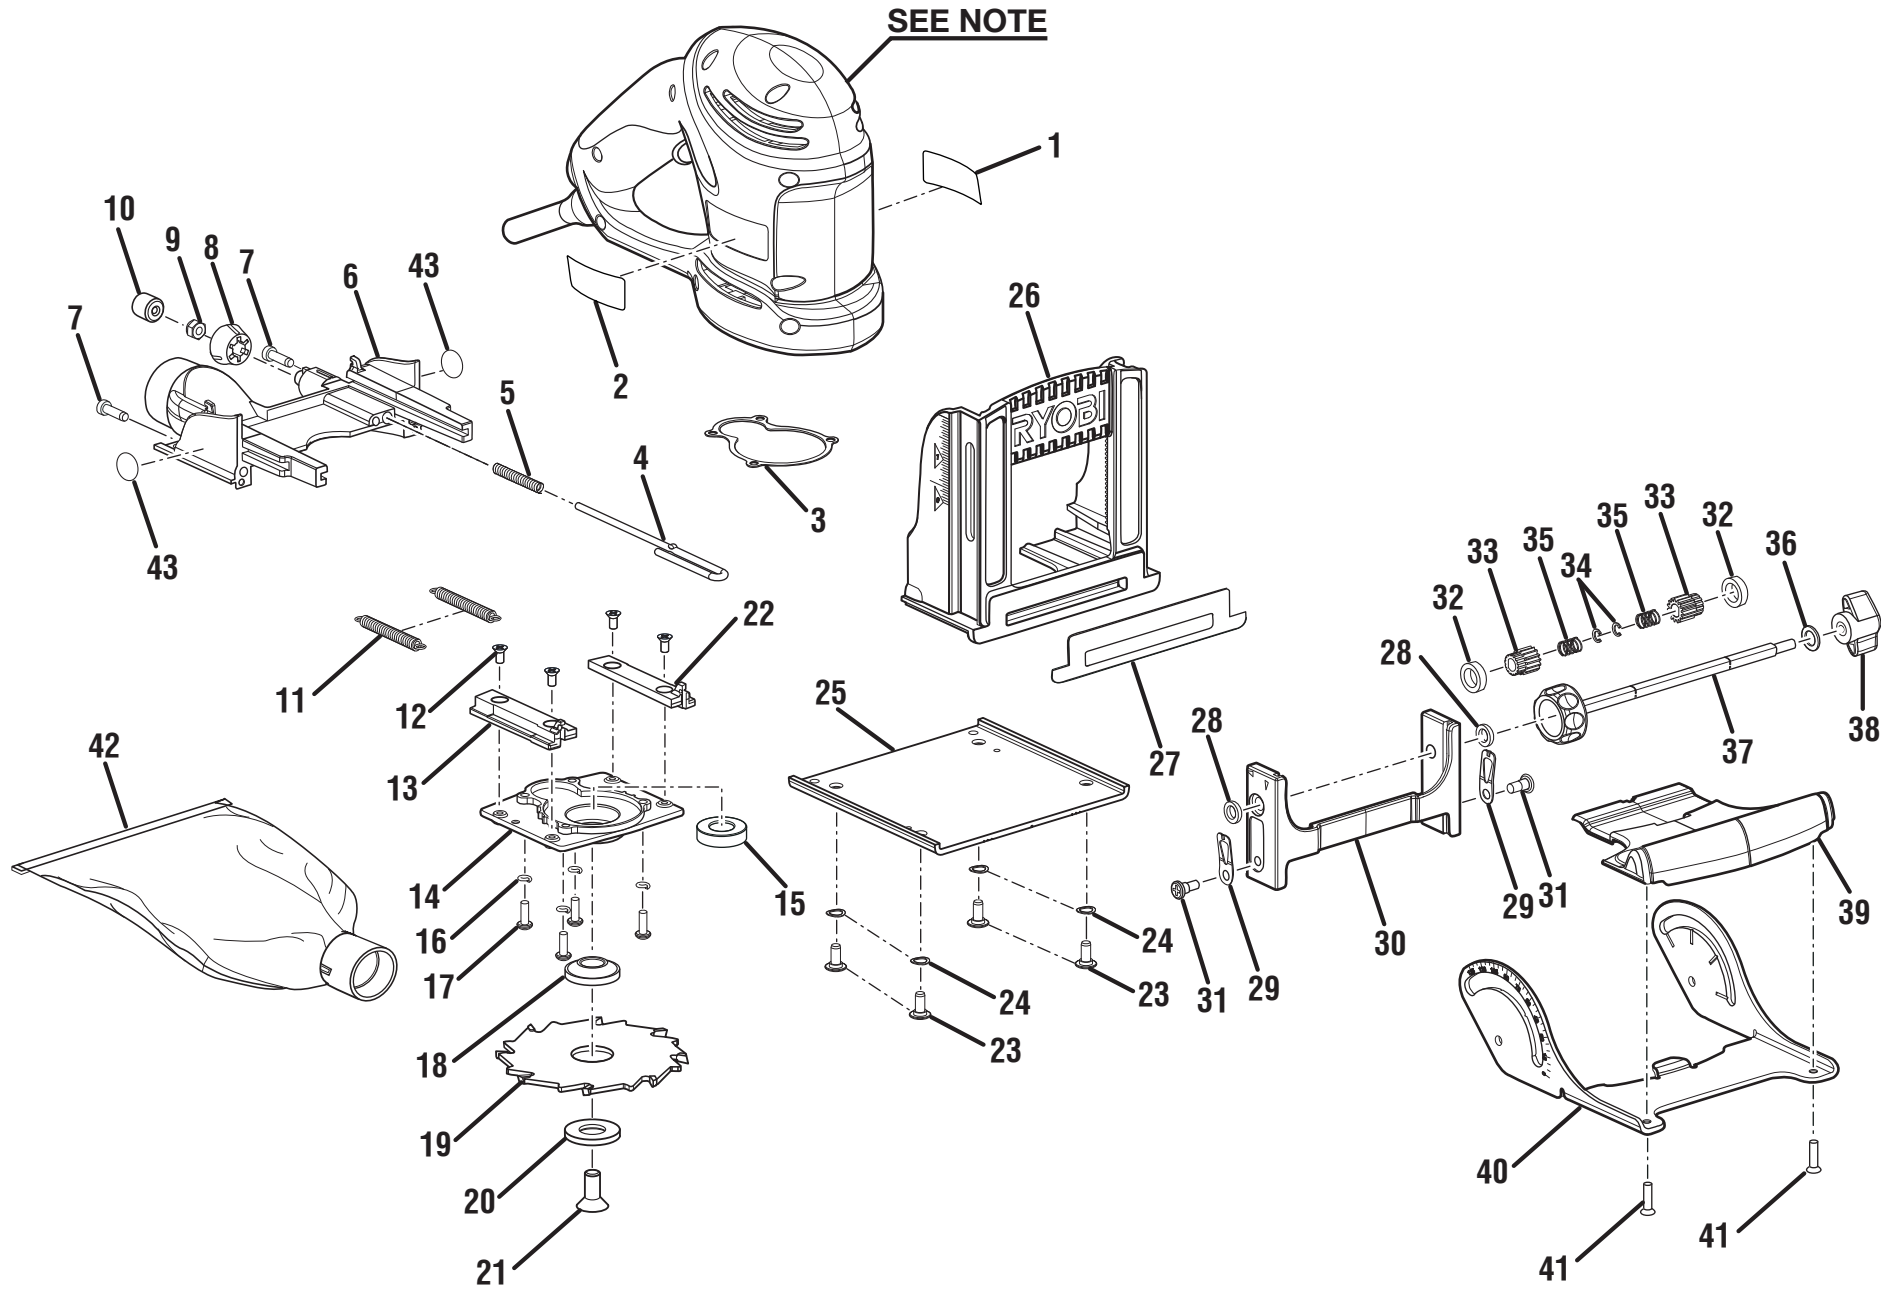

## RYOBI BISCUIT JOINER – MODEL NUMBER JM82K

The model number will be found on a plate attached to the motor housing. Always mention the model number in all correspondence regarding your **BISCUIT JOINER** or when ordering repair parts.

### PARTS LIST

Key No.	Part Number	Description	Qty.	Key No.	Part Number	Description	Qty.
1	940304063	LOGO PIATE .....	1	23	660569001	* SCREW (M5 X 12 mm FLAT HD.) .....	4
2	940301021	DATA PLATE .....	1	24	690903001	WAVY WASHER .....	4
3	900501001	OIL SEAL .....	1	25	631152001	BASE .....	1
4	630070001	ADJUSTMENT ROD .....	1	26	640851003	FACEPLATE .....	1
5	690206001	COMPRESSION SPRING .....	1	27	900949001	NON-SKID SURFACE .....	1
6	640852001	REAR BASE .....	1	28	512338001	WASHER .....	2
7	660328001	* SCREW (10-24 X 3/4 in. FIL. HD.) .....	2	29	631168001	SPRING PLATE .....	2
8	342213002	DEPTH ADJUSTMENT KNOB .....	1	30	640853003	HEIGHT FRAME .....	1
9	660106002	LOCK NUT (8-32) .....	1	31	660409001	SCREW .....	2
10	690157001	LOCKING KNOB .....	1	32	570255001	WASHER .....	2
11	690215001	TENSION SPRING .....	2	33	610401001	HEIGHT GEAR .....	2
12	660213009	* SCREW (M4 X 8 mm ) .....	4	34	631225001	C-RING .....	2
13	512093001	TRACK (L) .....	1	35	671391001	COMPRESSION SPRING .....	2
14	200294002	BEARING PLATE ASSEMBLY (INCL. KEY 15) .....	1	36	512544001	PLASTIC WASHER .....	1
15	680894001	BALL BEARING (CW#6001RS) .....	1	37	301147001	HEIGHT ADJUSTMENT ROD ASSEMBLY .....	1
16	6703001	LOCK WASHER .....	4	38	512091001	FIXED KNOB .....	1
17	660212018	* SCREW (M4 X 16 mm PAN HD.) .....	4	39	342216001	FENCE HANDLE .....	1
18	690148001	BLADE WASHER .....	1	40	631151001	ADJUSTABLE FENCE .....	1
19	671289001	BLADE .....	1	41	660279006	* SCREW (M4 X 16 mm FLAT HD.) .....	2
20	630057002	BLADE LOCK WASHER .....	1	42	300027046	DUST BAG ASSEMBLY .....	1
21	660326001	* SCREW (5/16-18 X 3/4 in. FLAT HD.) .....	1	43	940932013	WARNING LABEL .....	2
22	512265001	TRACK (R) .....	1	44	300912111	CARRYING CASE (NOT SHOWN) .....	1