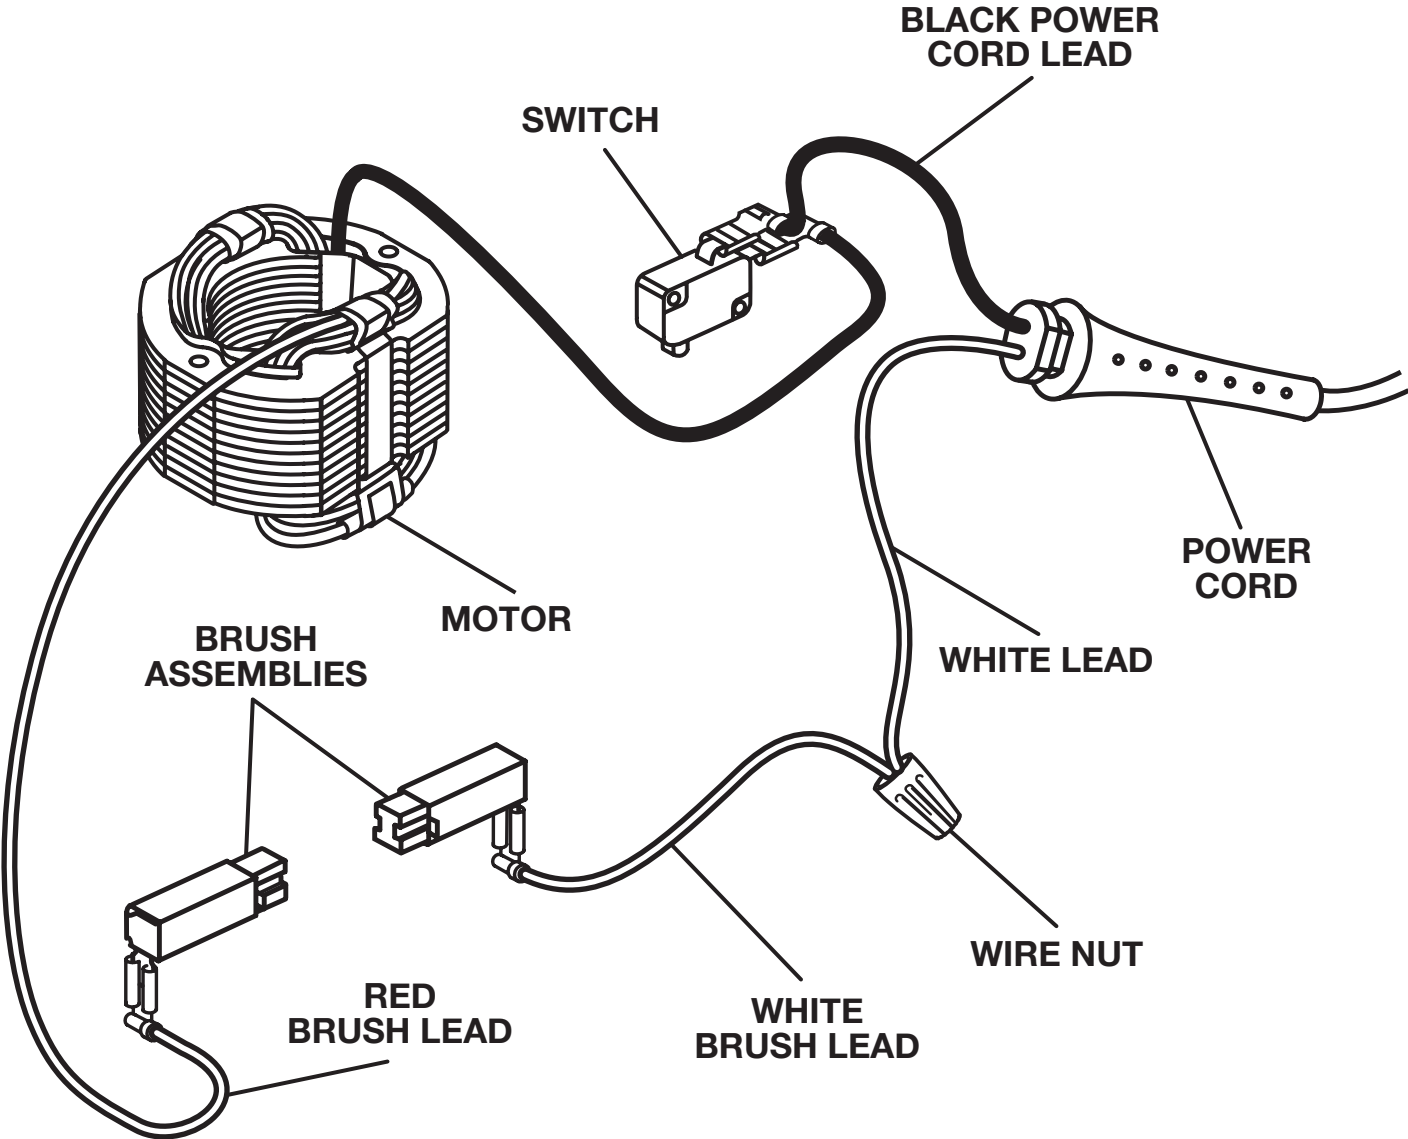

RYOBI BISCUIT JOINER – MODEL NUMBER JM82K

The model number will be found on a plate attached to the motor housing. Always mention the model number in all correspondence regarding your **BISCUIT JOINER** or when ordering repair parts.

PARTS LIST

Key No.	Part Number	Description	Qty.
1	200202308	HOUSING ASSEMBLY	1
2	5950101	CORD CLAMP	1
3	6620805	* SCREW (M4 X 16 mm PAN HD.)	2
4	671004001	BALL BEARING (CW#608Z)	1
5	290069051	BRUSH ASSEMBLY	2
6	740654001	FIELD ASSEMBLY	1
7	200216014	ARMATURE W/ BEARINGS (INCL. KEY NOS 4, 8 AND 10)	1
8	690155001	BALL BEARING (CW#6200RS)	1
9	200281005	GEAR CASE ASSEMBLY (INCL. KEY NO. 11)	1
10	610266001	PINION	1
11	690147001	SLEEVE BEARING	1
12	200287003	GEAR ASSEMBLY	1
13	290086018	POWER CORD ASSEMBLY	1
14	512215001	TRIGGER	1
15	690217001	SPRING	1
16	760307001	SWITCH	1
17	660206001	* SCREW (M3.5 X 18 mm PAN HD.)	10
18	940299505	CORD LABEL	1
19	301189002	BISCUIT ACCESSORY KIT, #10 (NOT SHOWN)	1
20	983000493	OPERATOR'S MANUAL (960223252)	1
	983000493R	REPAIR SHEET	
	08-24-04		

WARNING: Improper repair of a double insulated tool can result in damage to the double insulation system possibly causing electrical shock or electrocution. Any repairs requiring disassembly of your tool requires safety testing and should only be performed by a Ryobi Authorized Service Center. For the service center nearest you call 1-800-525-2579.

* Standard Hardware Item – May Be Purchased Locally

RYOBI BISCUIT JOINER - MODEL NUMBER JM82K

WIRING DIAGRAM